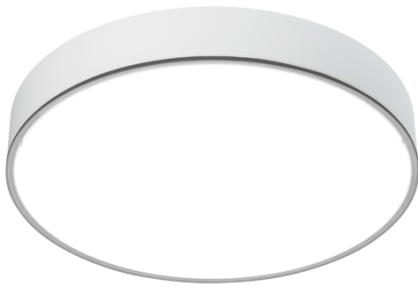

BEN MAXI IP40 PG Double Emission

Frosted Acryl-Satiné impact resistant.

CODE		FLUX	SIZE	CERTIFICATIONS
10DI161PGK4D	161W: 125W+36W 4000K	21316lm	Ø 1080mm	   

Optics

PG diffuser with frosted Acryl-Satiné and impact resistant diffuser UGR<22. Direct/indirect emission.

Technical features

- Built-in driver
- >125 lm/W
- CRI >125
- Eye safety: RG0/RG1
- Mac Adams 3
- L80/B20 >80.000h
- 5 years warranty

Body

Aluminum with epoxy powder coating.

Legal references

In compliance with the safety standards EN 60 598-1 and UNI EN 12464-1 (lighting for working places).