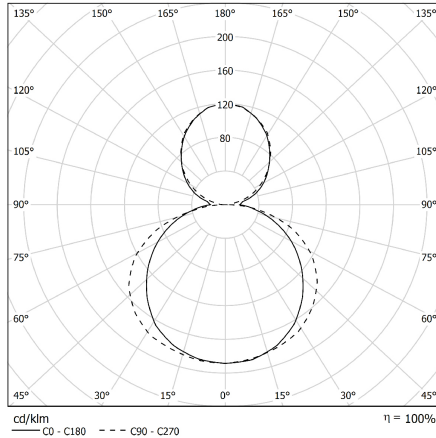

BEN MAXI IP40 PG Double Emission

Frosted Acryl-Satiné impact resistant.

CODE		FLUX	SIZE	CERTIFICATIONS
10DI161PGK4D	161W: 125W+36W 4000K	21316lm	Ø 1080mm	   

Optics

PG diffuser with frosted Acryl-Satiné and impact resistant diffuser UGR<22. Direct/indirect emission.