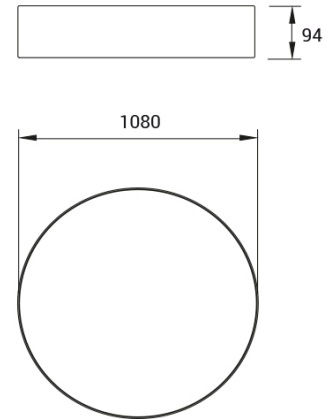

BEN MAXI IP40 PG Double Emission

Frosted Acryl-Satiné impact resistant.

CODE		FLUX	SIZE	CERTIFICATIONS
10DI161PGK4D	161W: 125W+36W 4000K	21316lm	Ø 1080mm	   

Optics

PG diffuser with frosted Acryl-Satiné and impact resistant diffuser UGR<22. Direct/indirect emission.